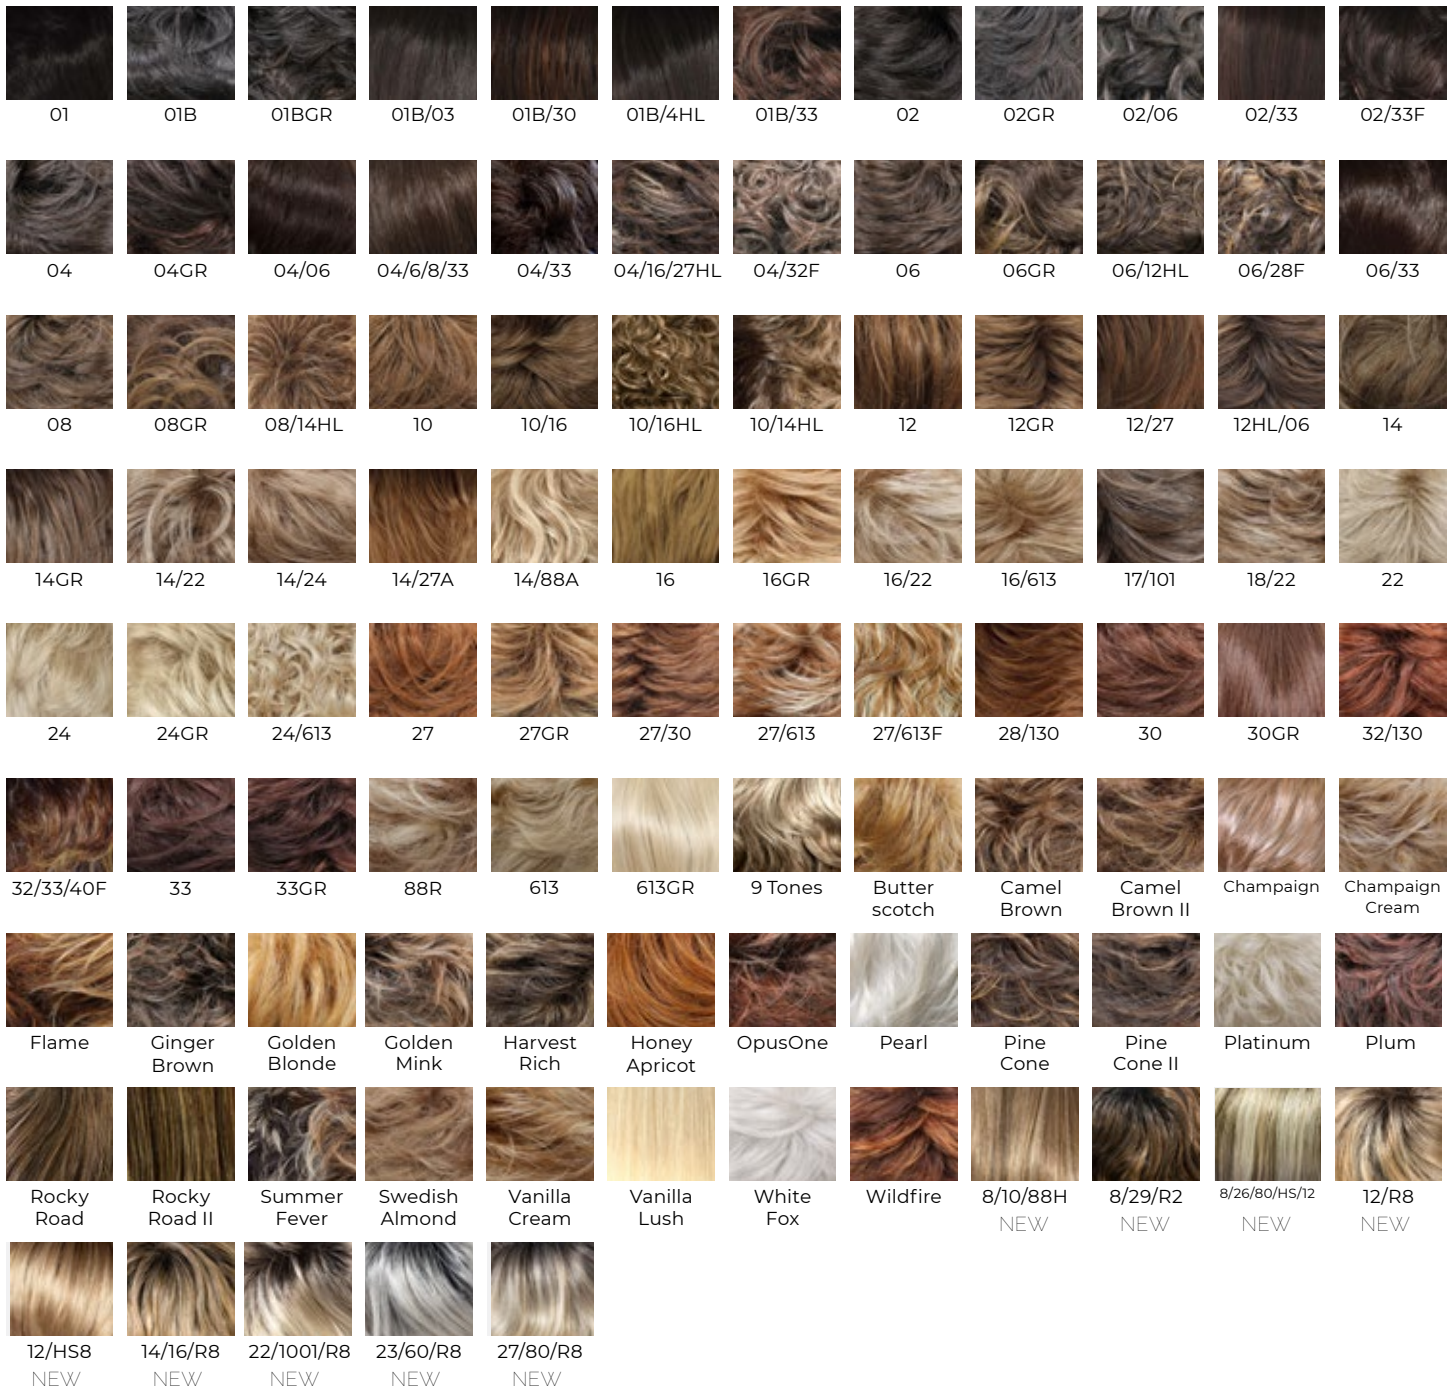

COLOR GUIDE

HUMAN HAIR COLORS

Tipped Colors

Rooted Colors

Grays

SYNTHETIC HAIR COLORS

Tipped Colors

Grays

BALI SYNTHETIC HAIR COLORS

Nuttin But
WIGS
HAIR EXTENSIONS

sales@nuttinbutwigs.com | (408) 568-8030 | 7am-5pm PST M - F

Bali Tipped Colors

04/35T 6/10T 6/30T 8/27T 8/27T 10/14T 14/16T 21T 24B/18T 27T 33B/27T R21T

Bali Grays

36 10% gray 37 10% gray 38 10% gray 44 30-40% gray 48 10% gray 51 50% gray 56 60% gray 59 90% gray 60 Snow White 92 Front #56, Top #51, Back #44 93 Front #59, Top #56, Back #51 280 15% Grey

WhiteFox

MENS HAIR COLORS

01 01B 01B/30 01B05 01B10 01B20 01B30 01B40 01B60 01B80 02 03

04 04/06/08 05 06 06/10 07 08 10 12 14 16 17

18 20 22 92 0103 0105 0110 0205 0210 0220 0230 0240

0260 0280 0305 0310 0320 0330 0340 0360 0380 0405 0410 0420