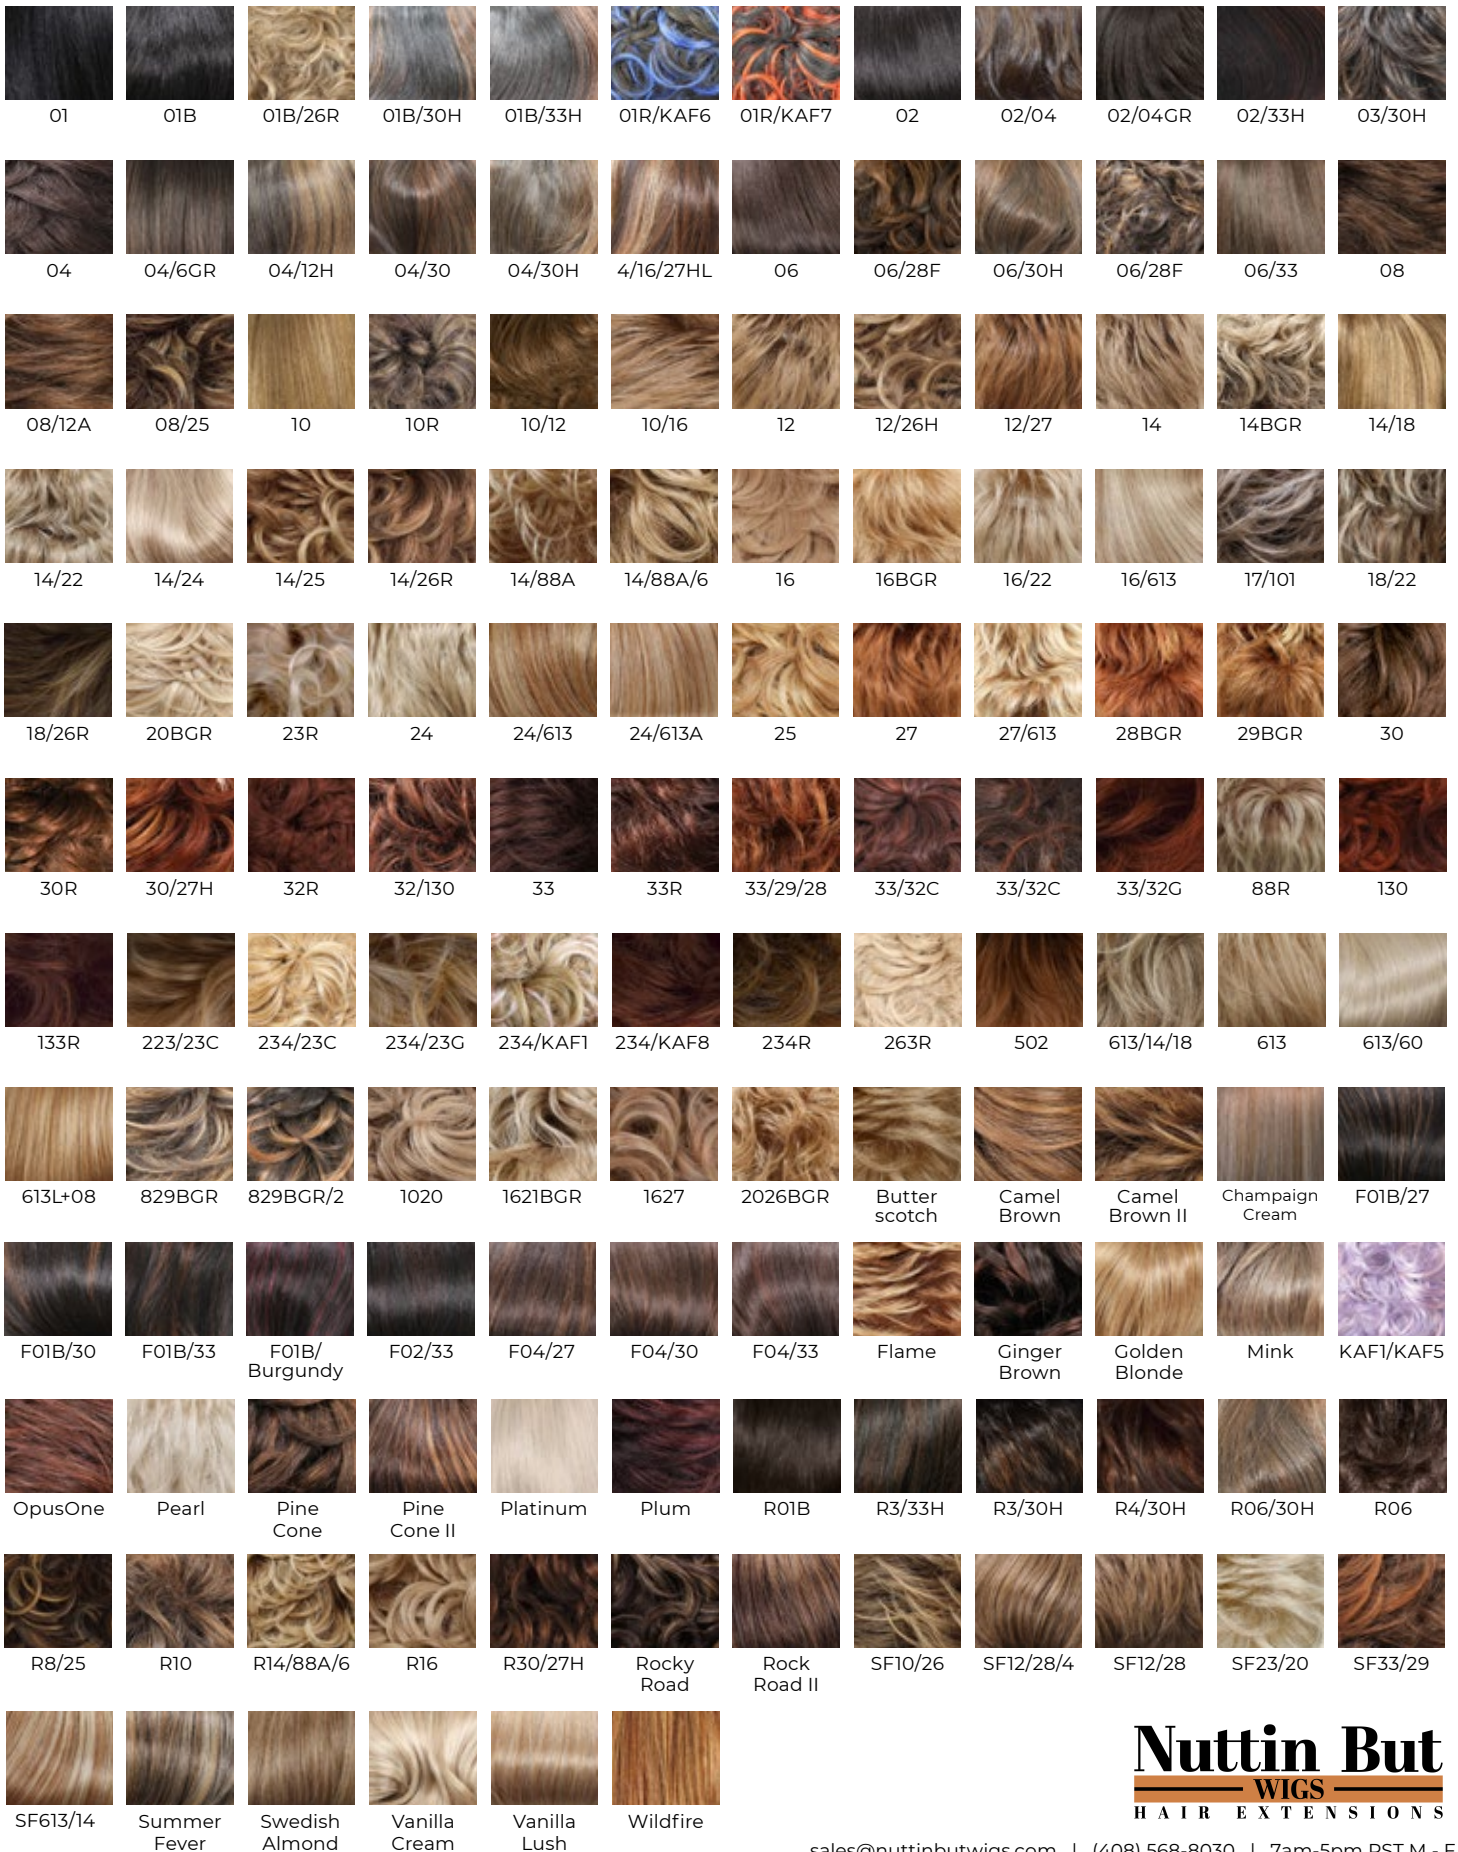

COLOR GUIDE

HUMAN HAIR COLORS

Tipped Colors

Rooted Colors

Grays

SYNTHETIC HAIR COLORS

Tipped Colors

Grays

BALI SYNTHETIC HAIR COLORS

Nuttin But
WIGS
HAIR EXTENSIONS

sales@nuttinbutwigs.com | (408) 568-8030 | 7am-5pm PST M - F

Bali Tipped Colors

04/35T 6/10T 6/30T 8/27T 8/27T 10/14T 14/16T 21T 24B/18T 27T 33B/27T R21T

Bali Grays

36 10% gray 37 10% gray 38 10% gray 44 30-40% gray 48 10% gray 51 50% gray 56 60% gray 59 90% gray 60 Snow White 92 Front #56, Top #51, Back #44 93 Front #59, Top #56, Back #51 280 15% Grey

WhiteFox

MENS HAIR COLORS

01 01B 01B/30 01B05 01B10 01B20 01B30 01B40 01B60 01B80 02 03

04 04/06/08 05 06 06/10 07 08 10 12 14 16 17

18 20 22 92 0103 0105 0110 0205 0210 0220 0230 0240

0260 0280 0305 0310 0320 0330 0340 0360 0380 0405 0410 0420