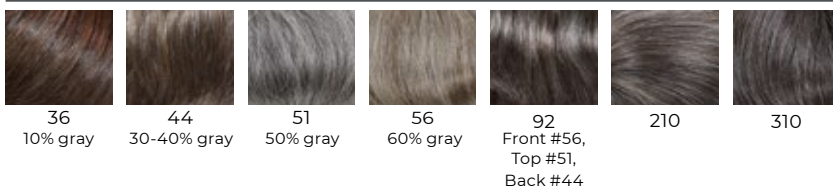

COLOR GUIDE

HUMAN HAIR COLORS

Tipped Colors

Rooted Colors

Grays

SYNTHETIC HAIR COLORS

Tipped Colors

Grays

BALI SYNTHETIC HAIR COLORS

Nuttin But
WIGS
HAIR EXTENSIONS

sales@nuttinbutwigs.com | (408) 568-8030 | 7am-5pm PST M - F

Bali Tipped Colors

04/35T 6/10T 6/30T 8/27T 8/27T 10/14T 14/16T 21T 24B/18T 27T 33B/27T R21T

Bali Grays

36 10% gray 37 10% gray 38 10% gray 44 30-40% gray 48 10% gray 51 50% gray 56 60% gray 59 90% gray 60 Snow White 92 Front #56, Top #51, Back #44 93 Front #59, Top #56, Back #51 280 15% Grey

WhiteFox

MENS HAIR COLORS

01 01B 01B/30 01B05 01B10 01B20 01B30 01B40 01B60 01B80 02 03

04 04/06/08 05 06 06/10 07 08 10 12 14 16 17

18 20 22 92 0103 0105 0110 0205 0210 0220 0230 0240

0260 0280 0305 0310 0320 0330 0340 0360 0380 0405 0410 0420